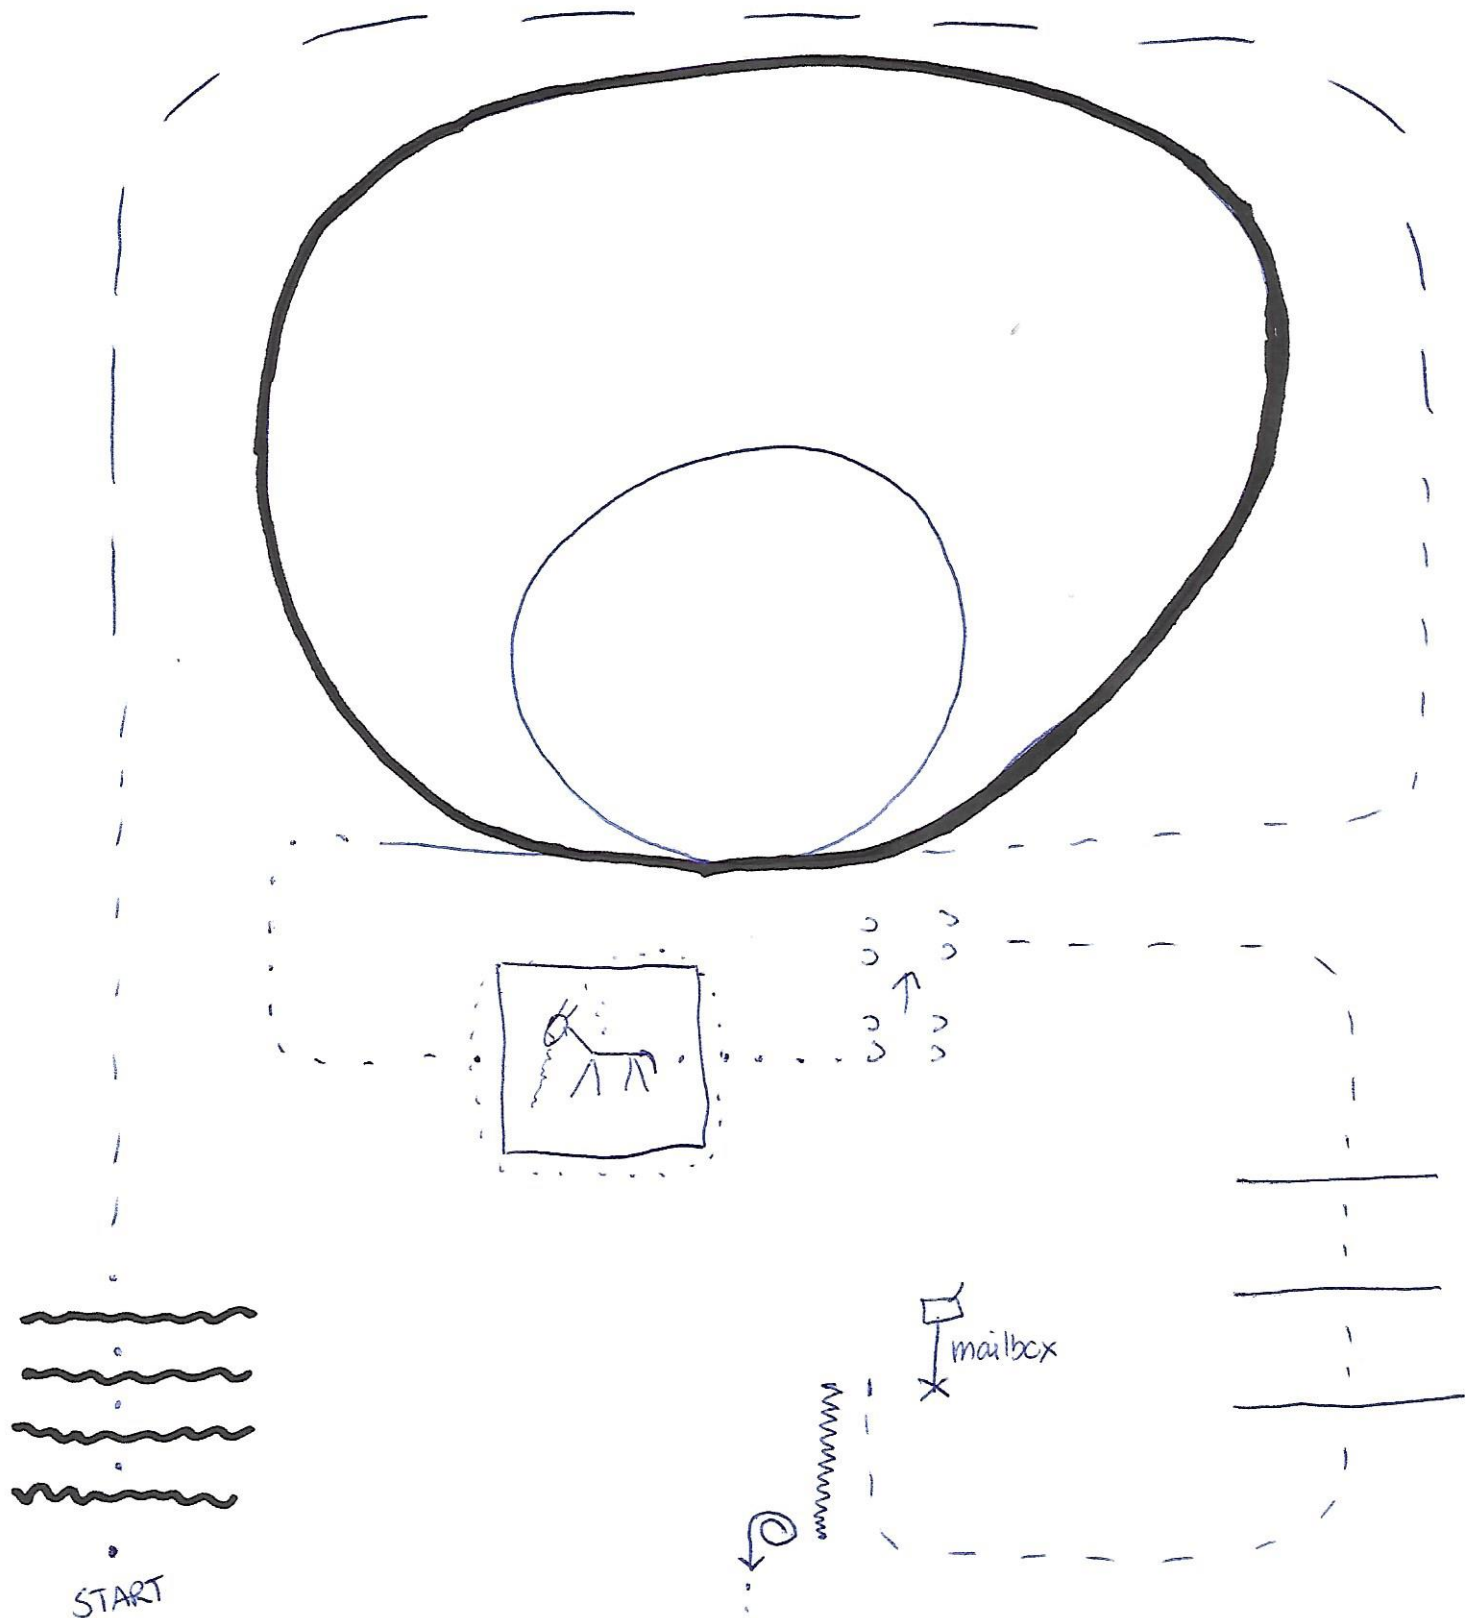

WORKING RANCH RIDING

Walk logs, trot to extended trot, back to regular trot, lope right lead big fast circle, then small slow circle to a walk walk into chute and grauntie horse, walk arand chute and maint and walk out. Sidepass left and trot poles, to mailbox. take mail out and back up. then turn $1\frac{1}{2}$ left. leave at walk.