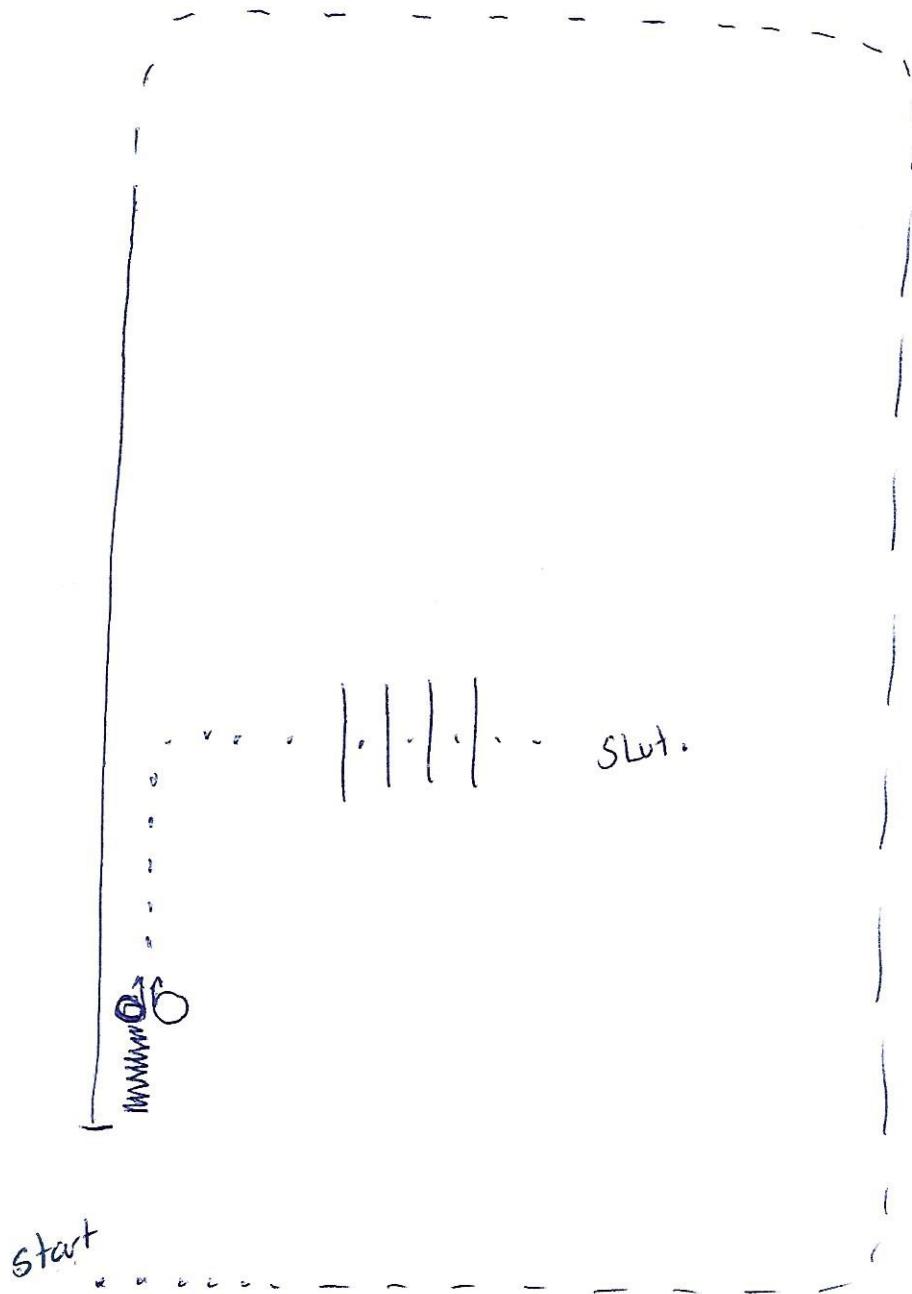

# RANCHRIDING GREEN

- o o o o o walk
- - - - - trot
- - - - - extended trot
- lope
- mmmm back up.

walk to a trot. Then extended trot, back to normal trot.  
lope only lead to a stop. back up and turn l turn  
to both sides. walk over poles.