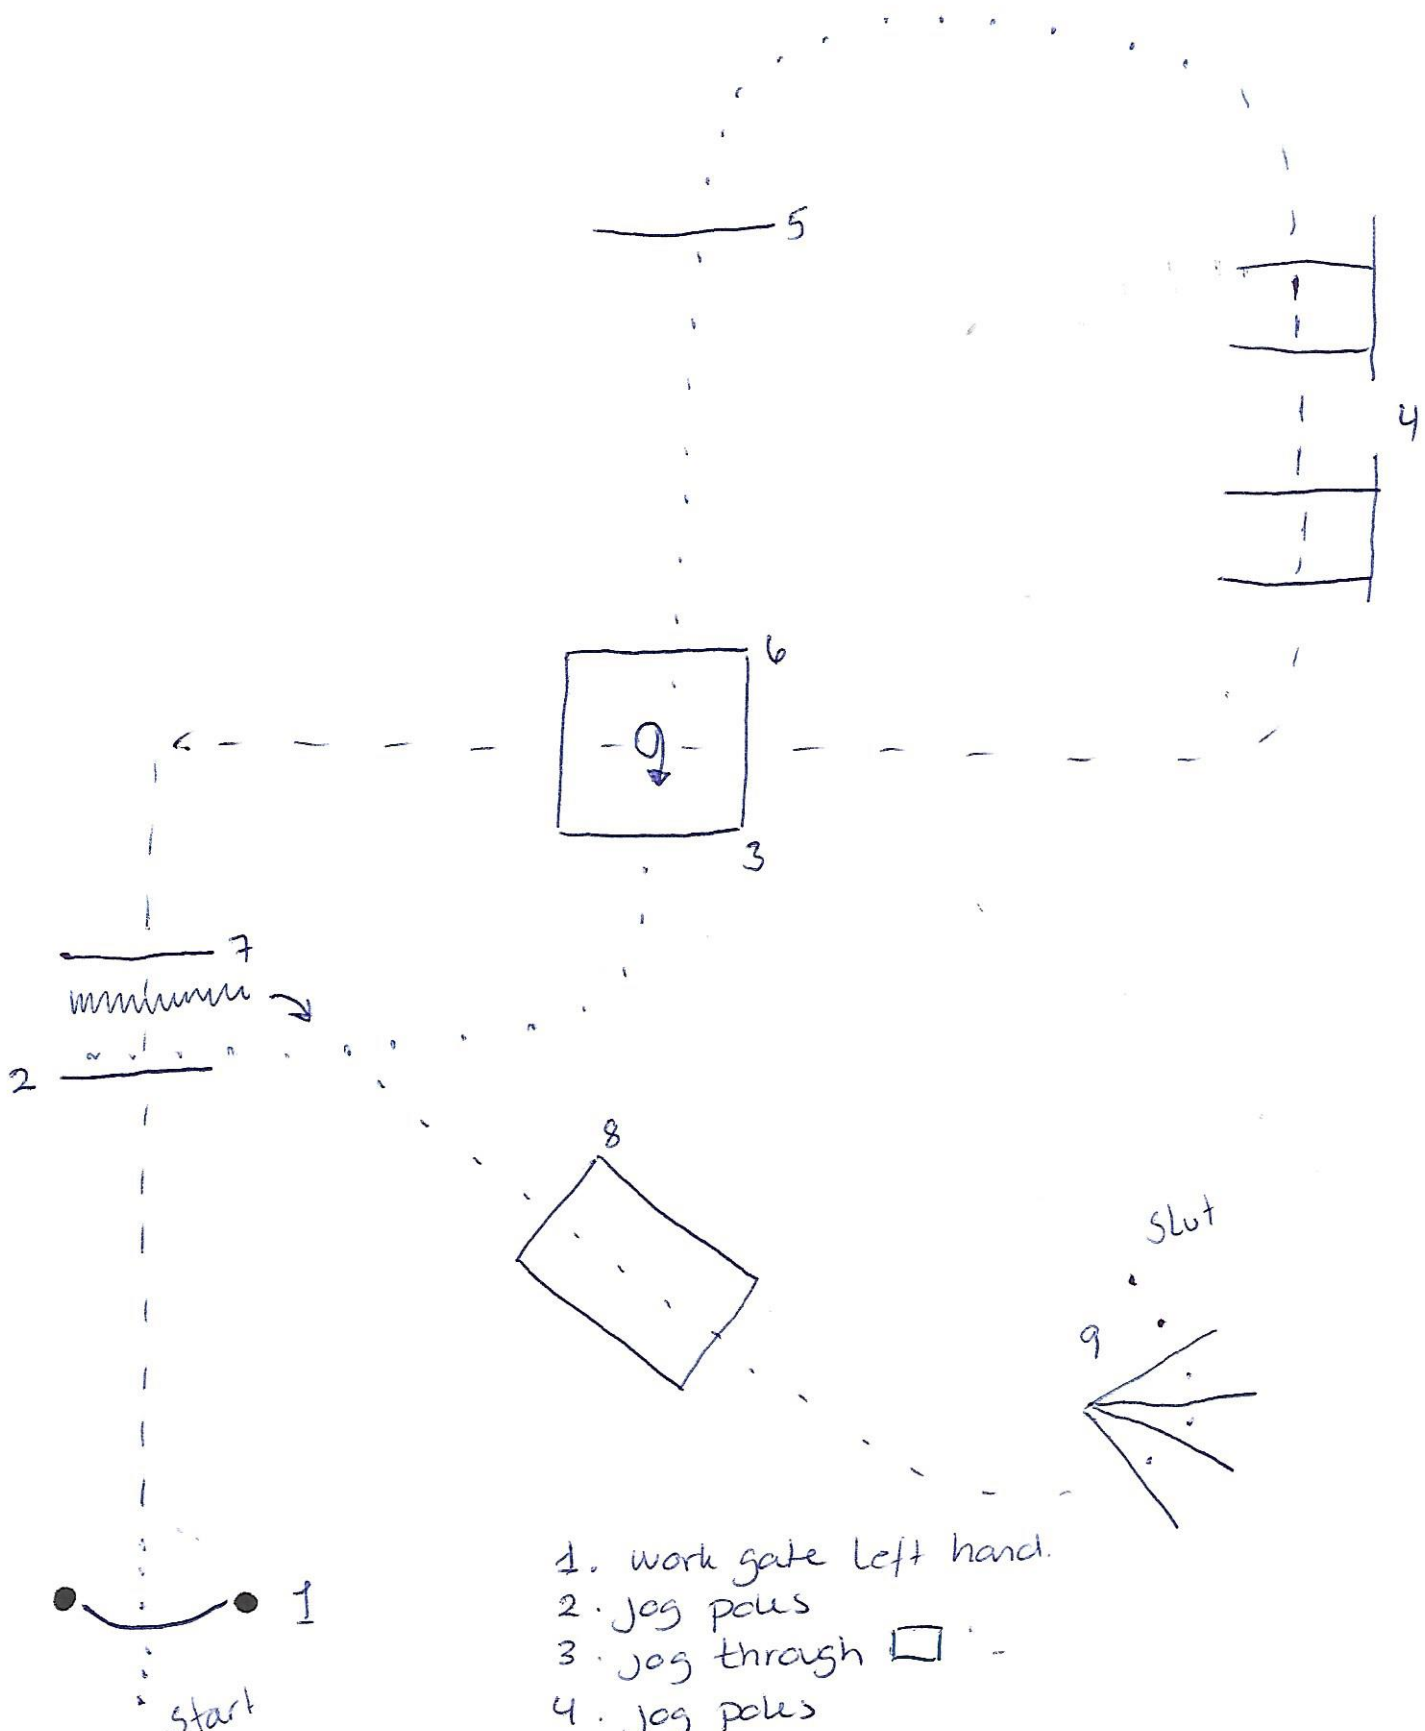

- TRAIL IN HAND GREEN
- TRAIL GREEN

1. work gate left hand.
2. jog poles
3. jog through \square
4. jog poles
5. walk pole
6. walk into \square and turn 1 to right
7. walk into chute and back out
8. walk over bridge
9. walk poles.